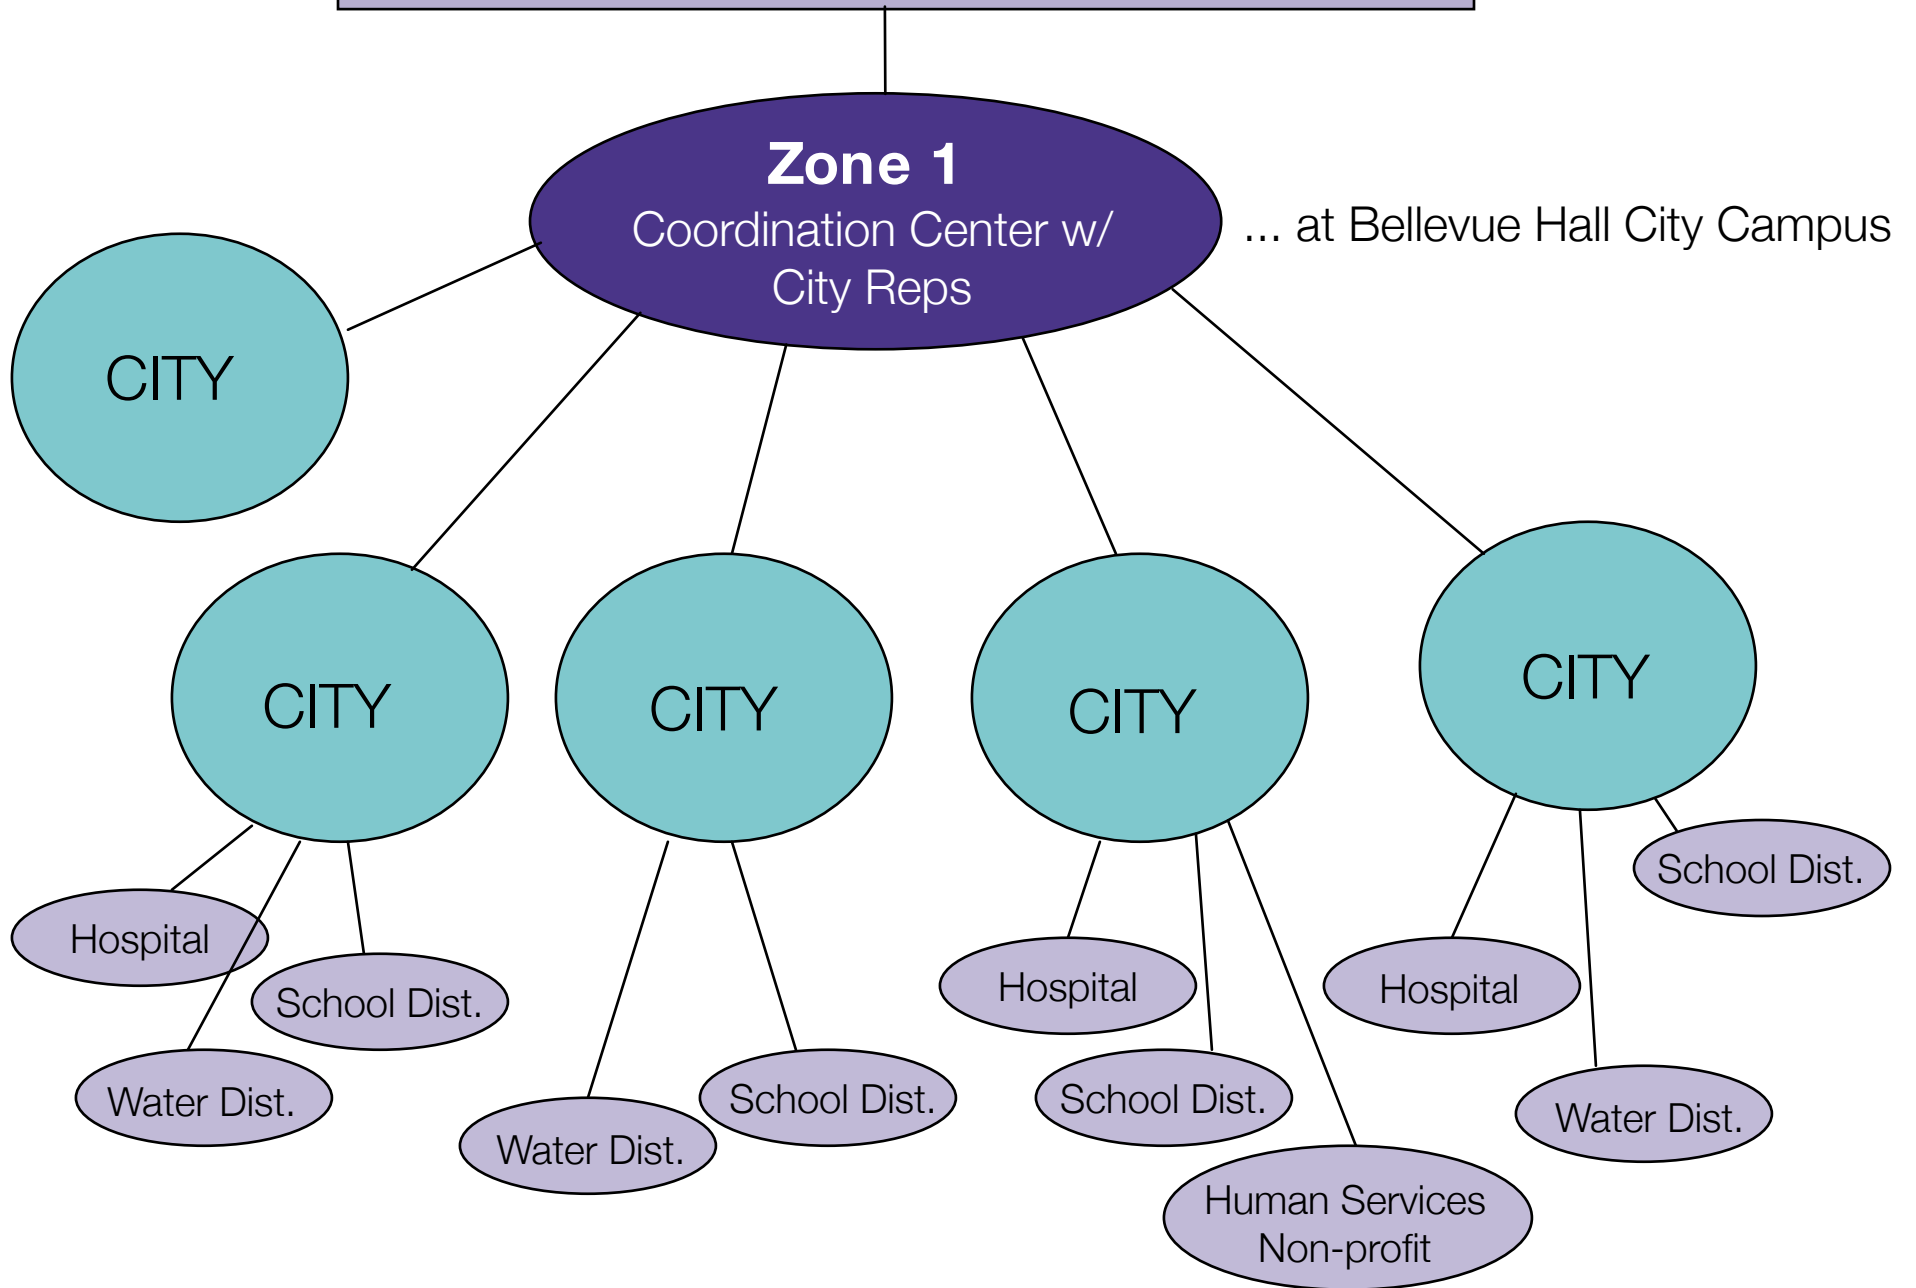

Zone 1

King County EOC