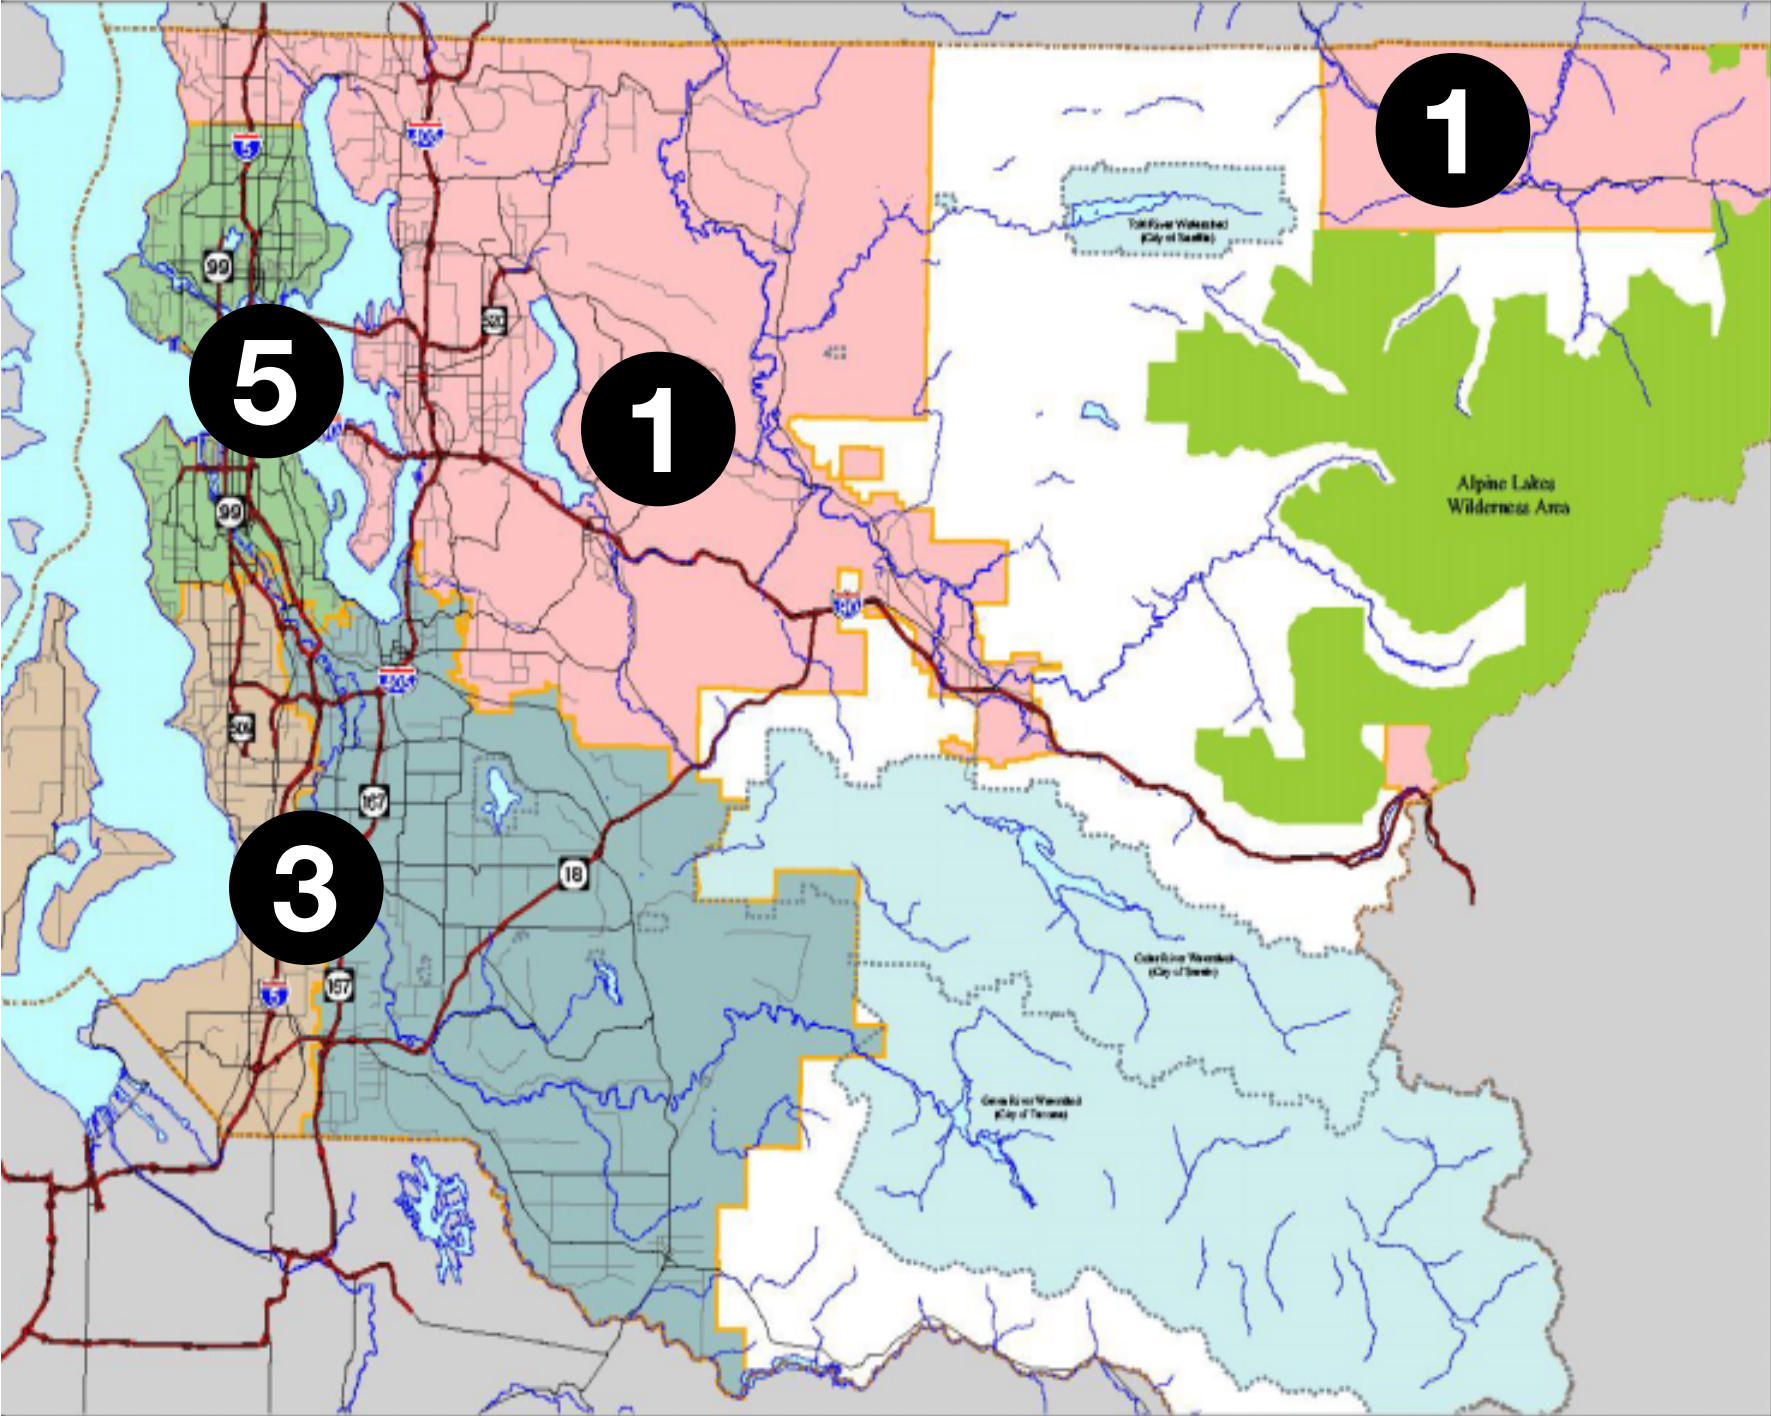

# King County Regional Emergency Coordination Zones

# Zone 1

# Zone 3